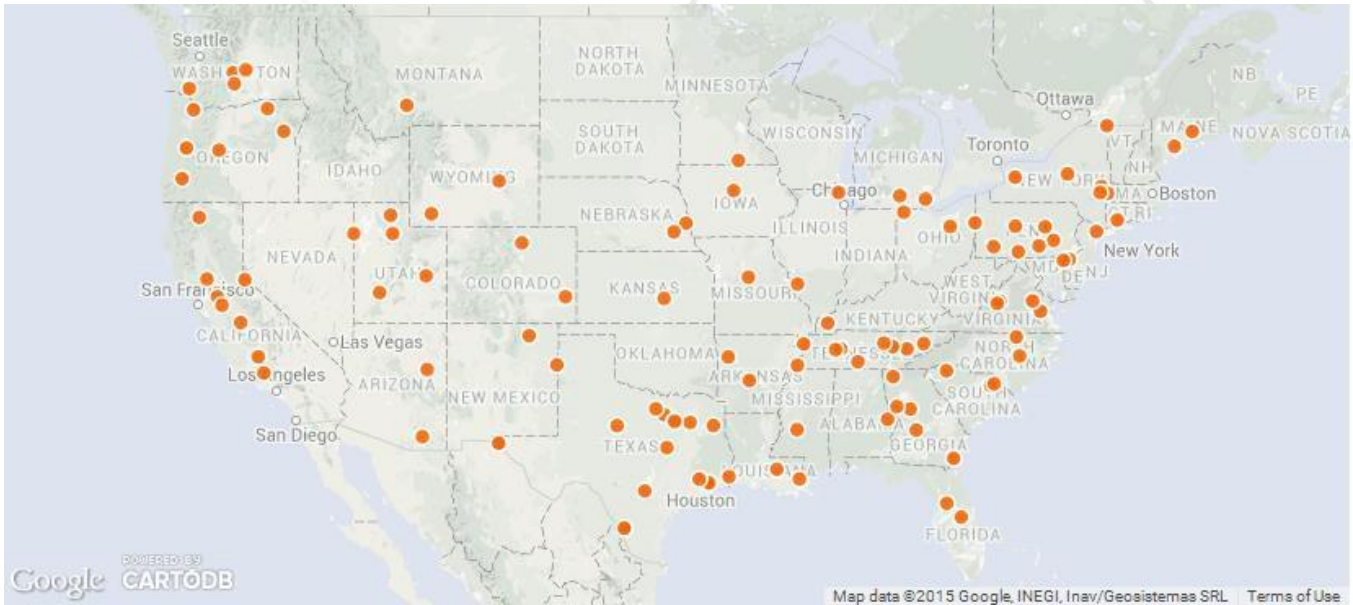

U.S. ELECTRIFICATION SITES

Unlimited Run Time with Idle Free® Systems

Use electrification at any of the locations on the map for unlimited run time and to fully charge your AGM batteries.

Standard with every Idle Free® System

ELECTRIFICATION SITES

Alabama

Bridges Travel Plaza – Cusetta

Arkansas

JJ's Truck Stop – Benton

I-40 Travel Center – Ozark

Pilot Travel Center #429 - West Memphis

Arizona

Connecticut

Port of New Haven TSE - New Haven

Delaware

Delaware Welcome & Travel Center – Christiana

Florida

Canoe Creek Service Plaza - St. Cloud

Okahumpka Service Plaza – Wildwood

Georgia

Washington

Broadway Flying J Travel Plaza – Ellensburg
Gee Cee's Truck Stop – Toledo
Shree's Truck Stop – George
Gearjammer Truck Plaza – Union Gap

Wyoming

Eastgate Travel Plaza – Evansville
Little America Travel Center - Little America